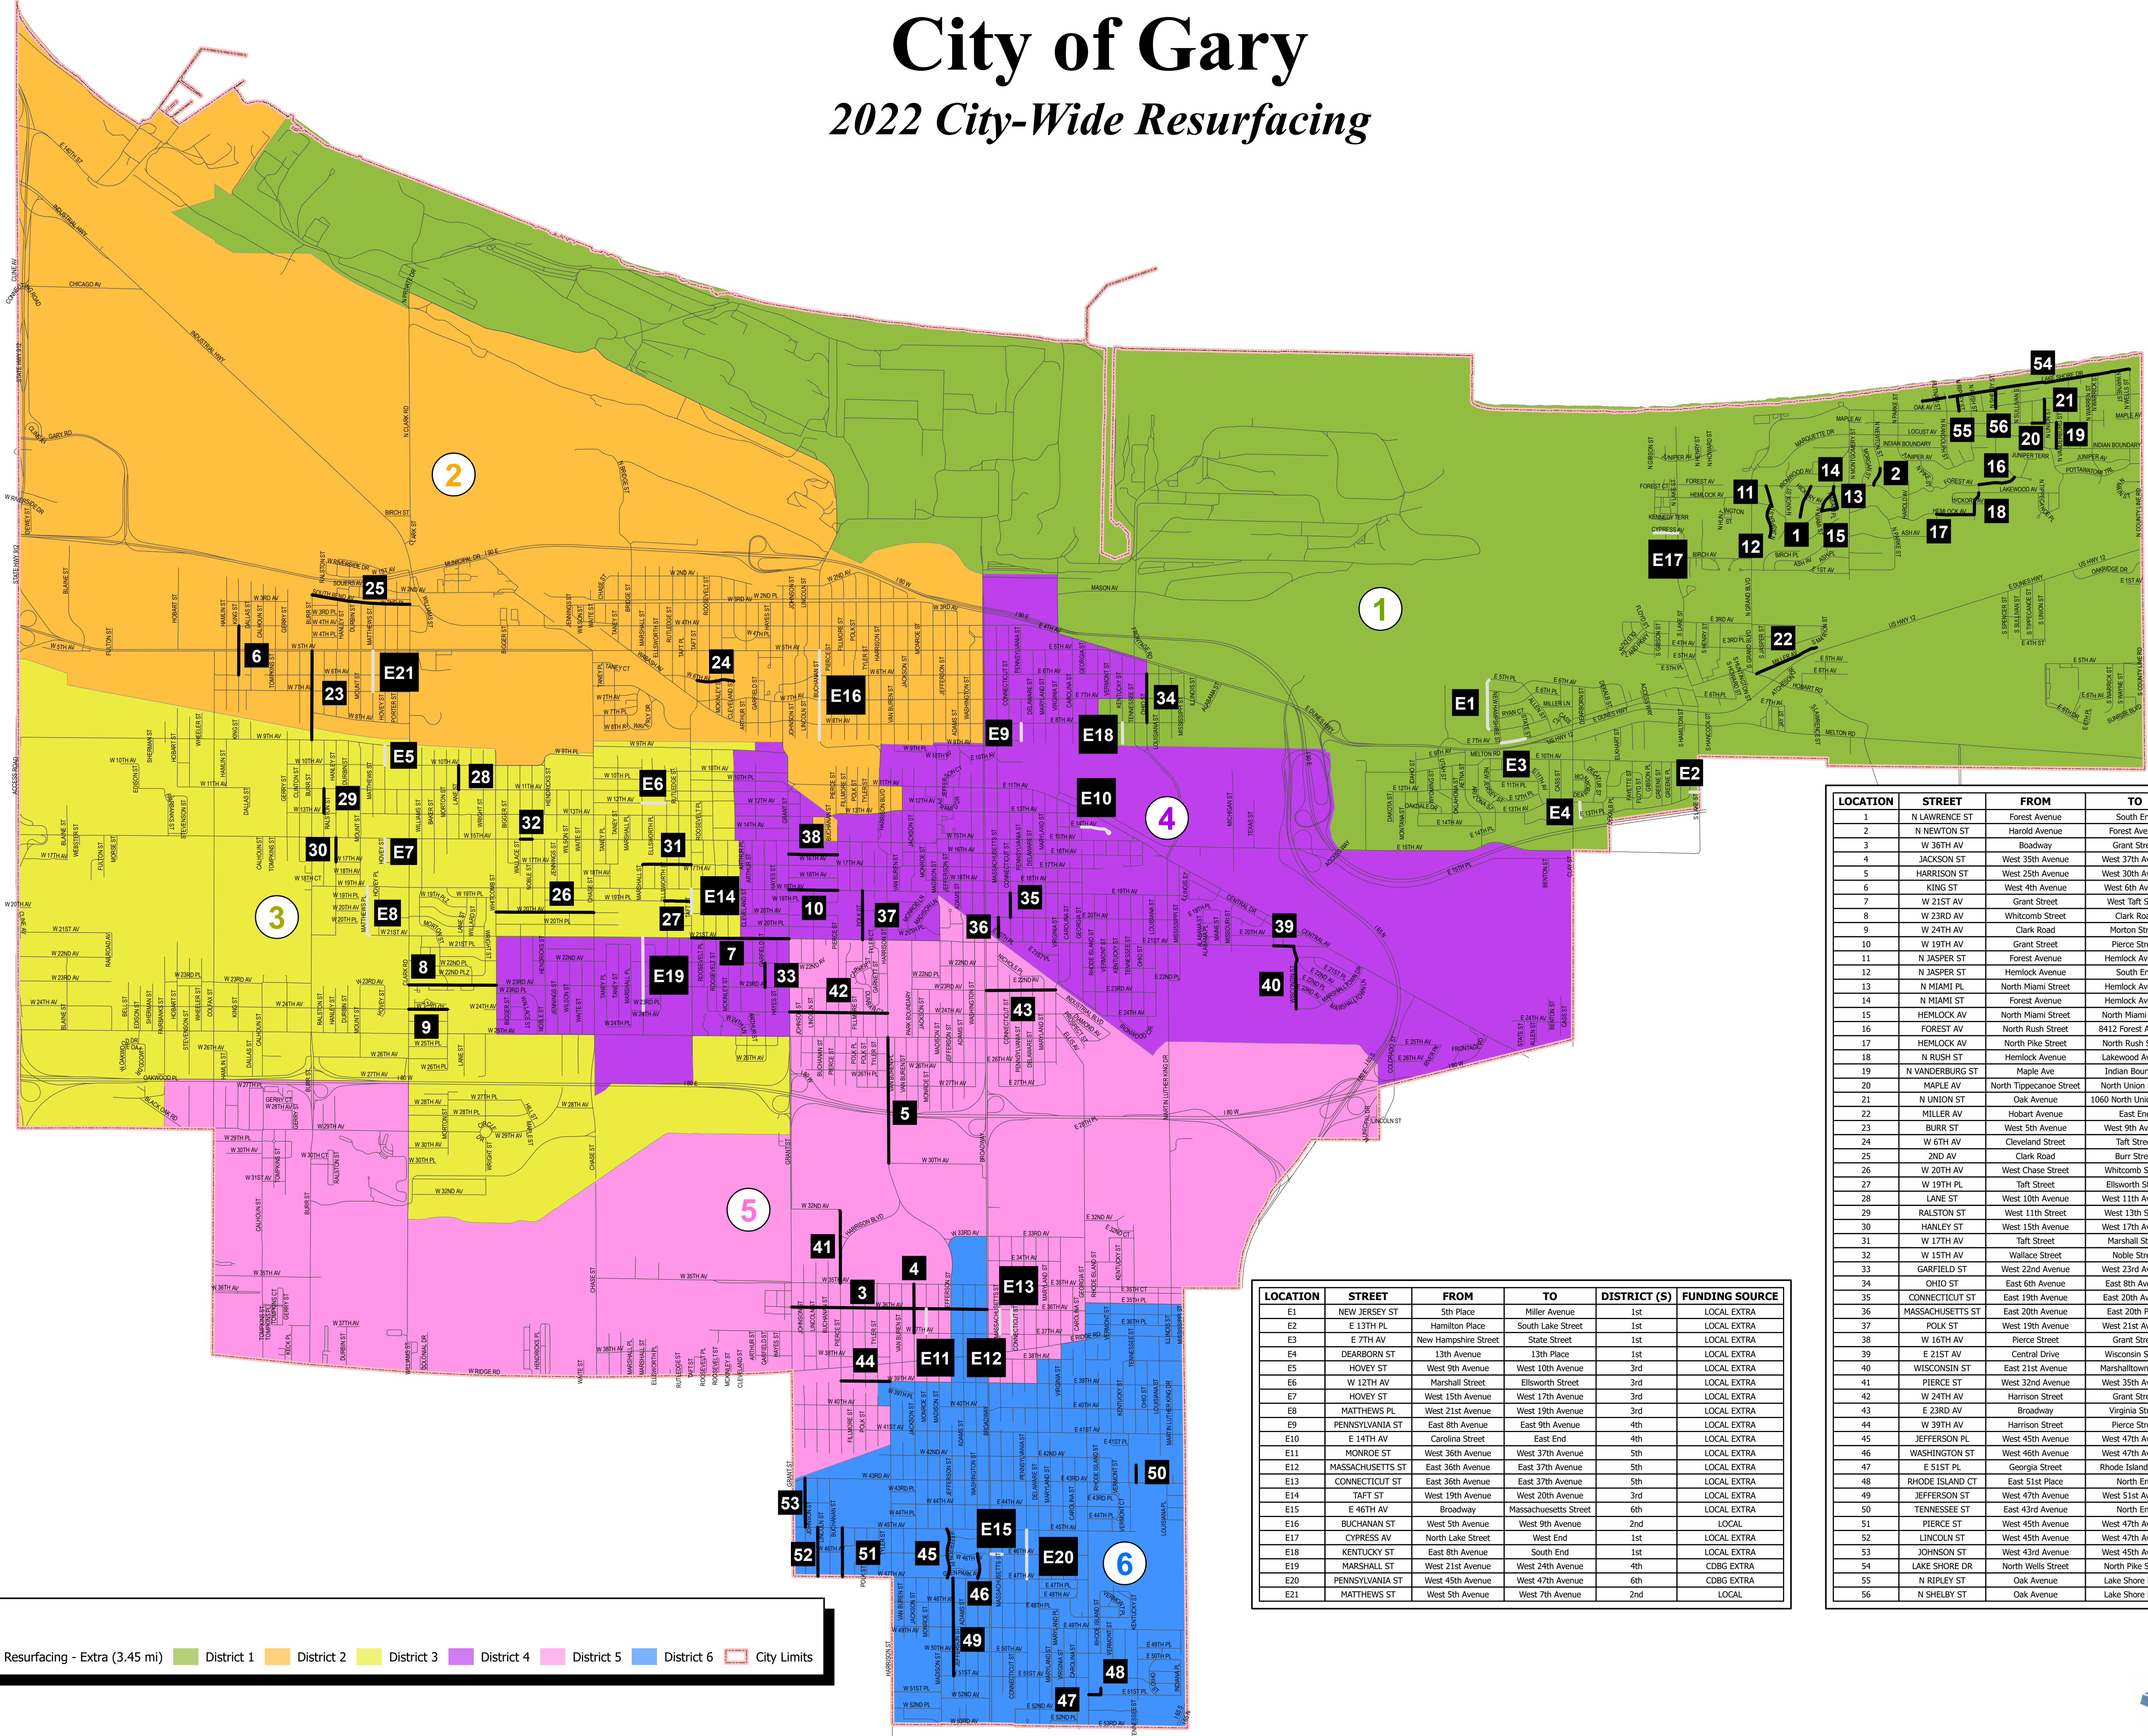

# City of Gary

## 2022 City-Wide Resurfacing

**Legend**

- Resurfacing (14.11 mi)
- Resurfacing - Extra (3.45 mi)
- District 1
- District 2
- District 3
- District 4
- District 5
- District 6
- City Limits

LOCATION	STREET	FROM	TO	DISTRICT (S)	FUNDING SOURCE
E1	NEW JERSEY ST	5th Place	Miller Avenue	1st	LOCAL EXTRA
E2	E 13TH PL	Hamilton Place	South Lake Street	1st	LOCAL EXTRA
E3	E 7TH AV	New Hampshire Street	State Street	1st	LOCAL EXTRA
E4	DEARBORN ST	13th Avenue	13th Place	1st	LOCAL EXTRA
E5	HOVEY ST	West 9th Avenue	West 10th Avenue	3rd	LOCAL EXTRA
E6	W 12TH AV	Marshall Street	Ellsworth Street	3rd	LOCAL EXTRA
E7	HOVEY ST	West 15th Avenue	West 17th Avenue	3rd	LOCAL EXTRA
E8	MATTHEWS PL	West 21st Avenue	West 19th Avenue	3rd	LOCAL EXTRA
E9	PENNSYLVANIA ST	East 8th Avenue	East 9th Avenue	4th	LOCAL EXTRA
E10	E 14TH AV	Carolina Street	East End	4th	LOCAL EXTRA
E11	MONROE ST	West 36th Avenue	West 37th Avenue	5th	LOCAL EXTRA
E12	MASSACHUSETTS ST	East 36th Avenue	East 37th Avenue	5th	LOCAL EXTRA
E13	CONNECTICUT ST	East 36th Avenue	East 37th Avenue	5th	LOCAL EXTRA
E14	TAFT ST	West 19th Avenue	West 20th Avenue	3rd	LOCAL EXTRA
E15	E 46TH AV	Broadway	Massachusetts Street	6th	LOCAL EXTRA
E16	BUCHANAN ST	West 5th Avenue	West 9th Avenue	2nd	LOCAL
E17	CYPRESS AV	North Lake Street	West End	1st	LOCAL EXTRA
E18	KENTUCKY ST	East 8th Avenue	South End	1st	LOCAL EXTRA
E19	MARSHALL ST	West 21st Avenue	West 24th Avenue	4th	CDRG EXTRA
E20	PENNSYLVANIA ST	West 45th Avenue	West 47th Avenue	6th	CDRG EXTRA
E21	MATTHEWS ST	West 5th Avenue	West 7th Avenue	2nd	LOCAL